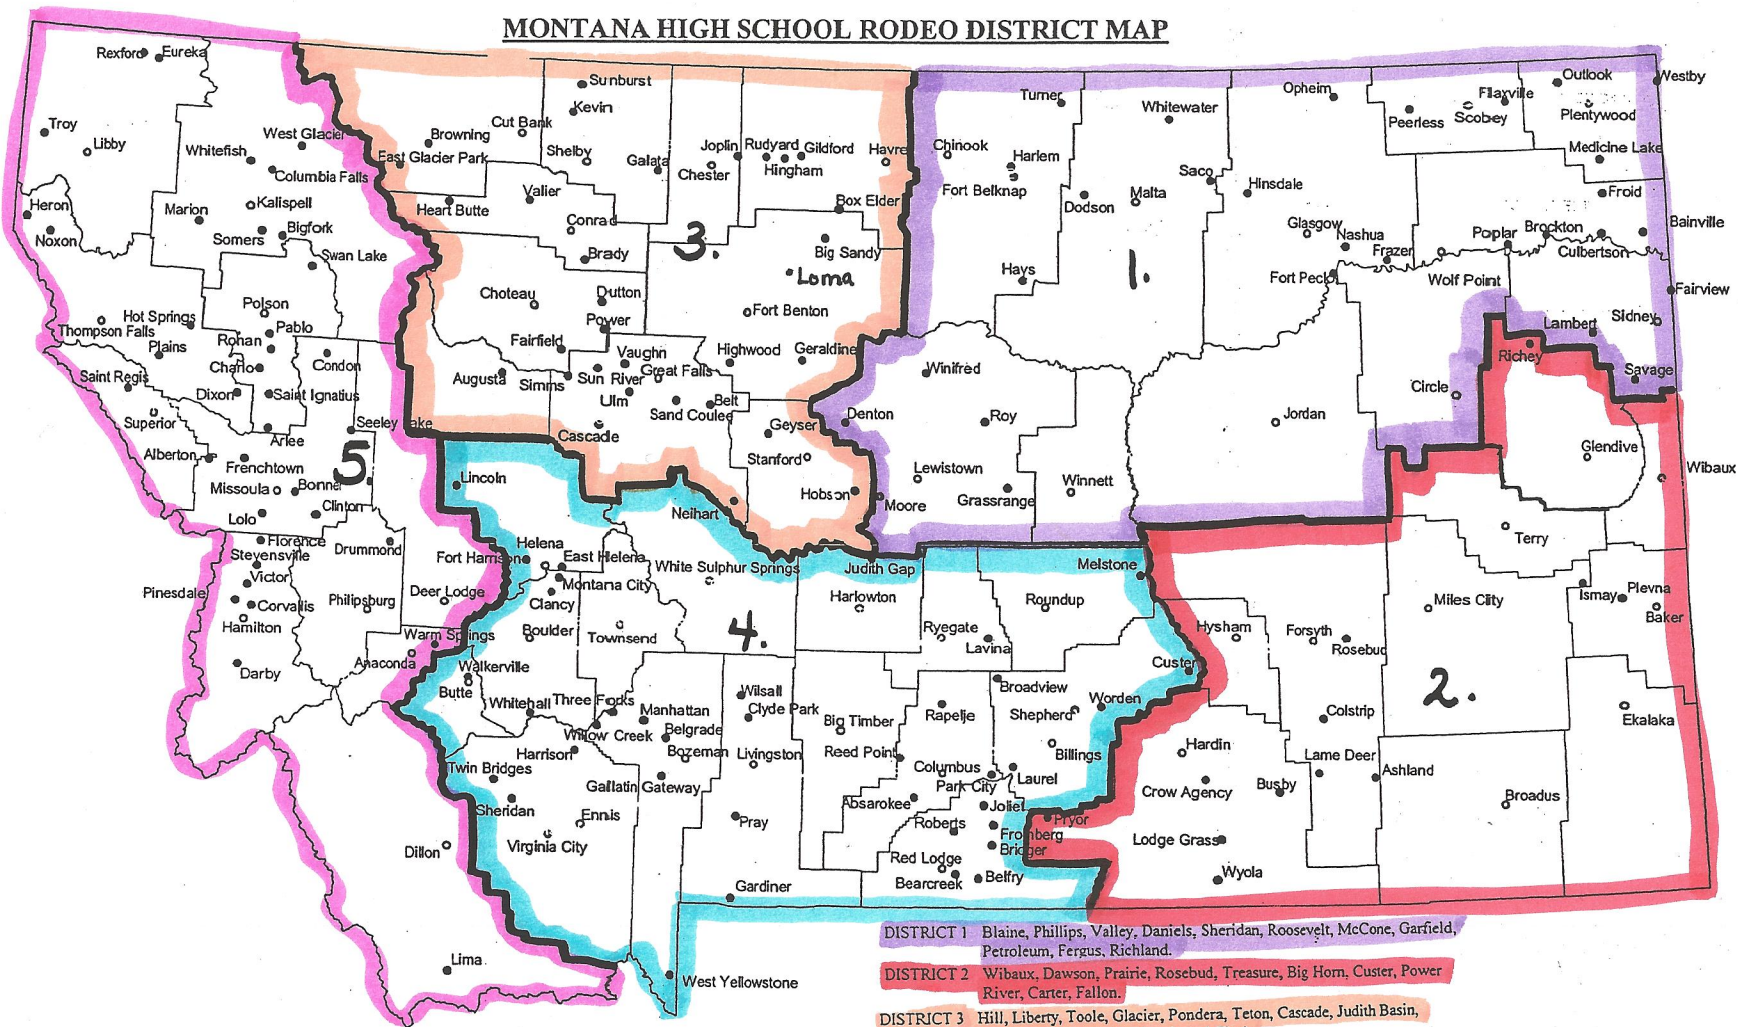

MONTANA HIGH SCHOOL RODEO DISTRICT MAP

- DISTRICT 1** Blaine, Phillips, Valley, Daniels, Sheridan, Roosevelt, McCone, Garfield, Petroleum, Fergus, Richland.
- DISTRICT 2** Wibaux, Dawson, Prairie, Rosebud, Treasure, Big Horn, Custer, Power, River, Carter, Fallon.
- DISTRICT 3** Hill, Liberty, Toole, Glacier, Pondera, Teton, Cascade, Judith Basin, Choteau, Northern half of Lewis and Clark.
- DISTRICT 4** Musselshell, Golden Valley, Wheatland, Meagher, Broadwater, Gallatin, Park, Sweetgrass, Stillwater, Carbon, Yellowstone, Madison, Silver Bow, Jefferson, Southern half of Lewis and Clark.
- DISTRICT 5** Beaverhead, Deer Lodge, Granite, Ravalli, Powell, Missoula, Sanders, Lake, Lincoln, Flathead, Mineral.